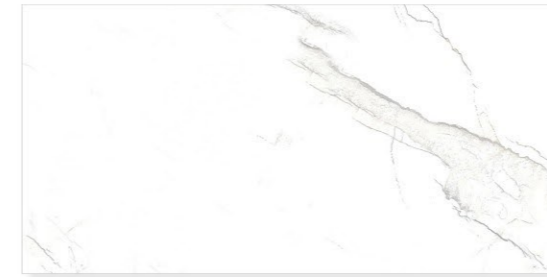

PREMIUM PORCELAIN TILES

**300x600mm**  
**PREMIUM**  
PORCELAIN TILES

ANTARCTICA ICE

ARIA WHITE

BELLATRIX LIGHT GREY

CALCUTTA BIANCO

CANVAS

ICELAND WHITE