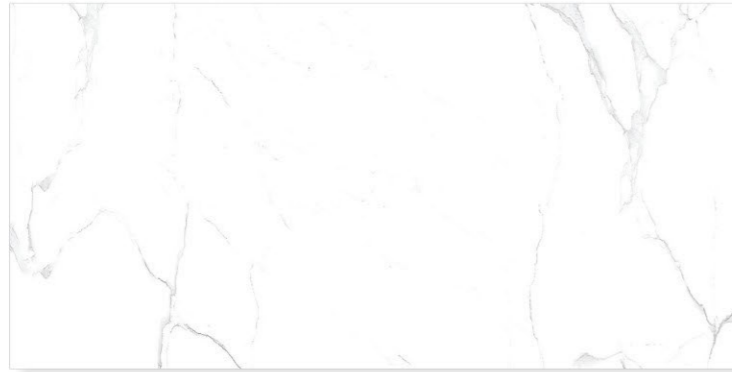

CALCUTTA BIANCO

600x600mm  
PREMIUM  
PORCELAIN TILES

CANVAS

ICELAND WHITE

THUNDER SATUARIO

600x1200mm  
**PREMIUM**  
PORCELAIN TILES

ALASKA WHITE

ranDOM