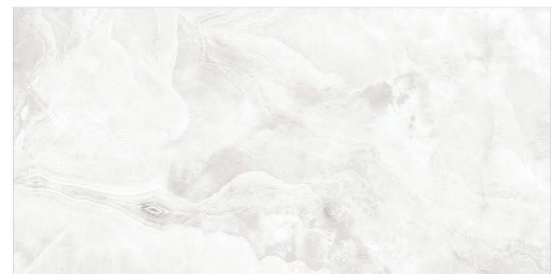

300x600mm
PREMIUM
PORCELAIN TILES

ANTARCTICA ICE