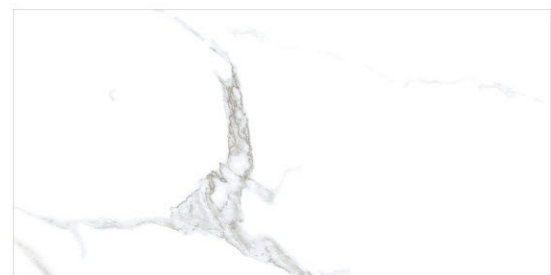

PREMIUM PORCELAIN TILES

**300x600mm**  
**PREMIUM**  
PORCELAIN TILES

ANTARCTICA ICE

ARIA WHITE

BELLATRIX LIGHT GREY

CALCUTTA BIANCO

CANVAS

ICELAND WHITE