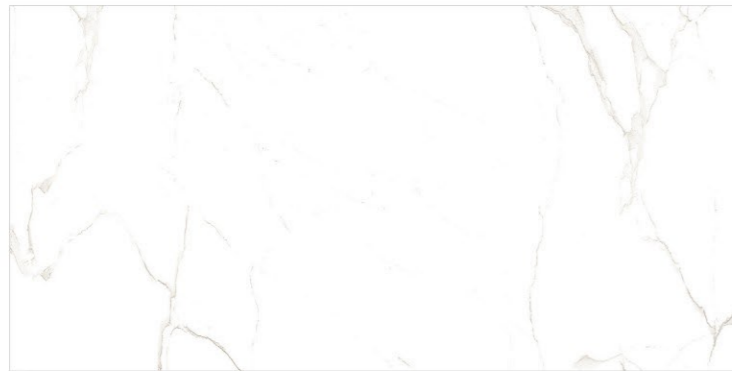

CALCUTTA BIANCO

600x600mm  
PREMIUM  
PORCELAIN TILES

CANVAS

ICELAND WHITE

THUNDER SATUARIO

600x1200mm  
**PREMIUM**  
PORCELAIN TILES

ALASKA WHITE

ranDOM