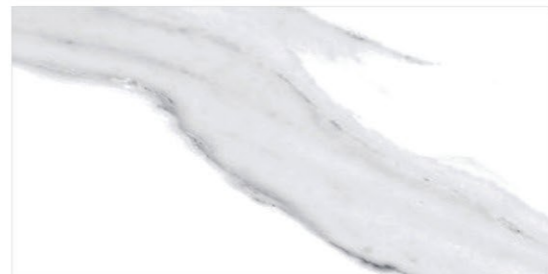

## COLLECTION

- 300x600mm • 30x60cm
- 600x600mm • 60x60cm
- 600x1200mm • 60x120cm

A collection with Natural finishes Inspired by Natural Marble to give a new Aesthetic Dimension to this stone.

The play of the Glossy and Matt Finishes gives it a Natural Look. At the same time the finishes have been softened, achieving a perfectly balanced design that strikes a balance between the Classic and the Contemporary.

PREMIUM PORCELAIN TILES

**300x600mm**  
**PREMIUM**  
PORCELAIN TILES

ANTARCTICA ICE

ARIA WHITE

BELLATRIX LIGHT GREY

CALCUTTA BIANCO

CANVAS

ICELAND WHITE