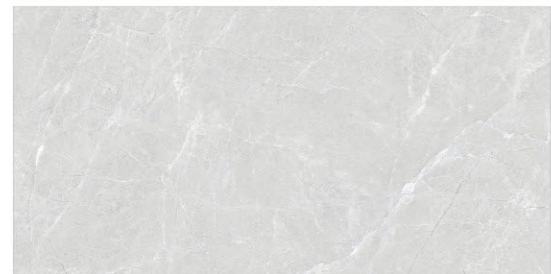

PREMIUM PORCELAIN TILES

**300x600mm**  
**PREMIUM**  
PORCELAIN TILES

ANTARCTICA ICE

ARIA WHITE

BELLATRIX LIGHT GREY

CALCUTTA BIANCO

CANVAS

ICELAND WHITE