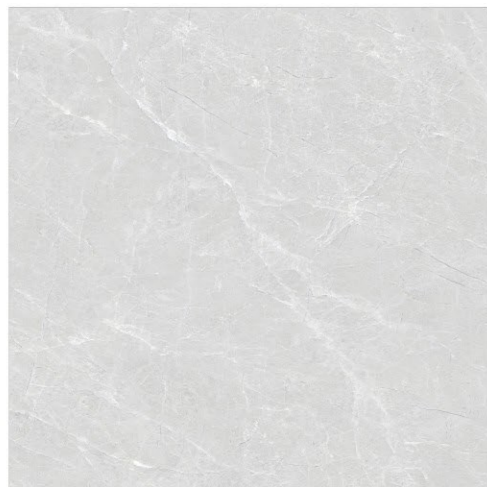

THUNDER SATUARIO

WHITE GREY

MAPLE GREY

MATT

**600x600mm**  
**PREMIUM**  
PORCELAIN TILES

ANTARCTICA ICE

ARIA WHITE

BELLATRIX LIGHT GREY