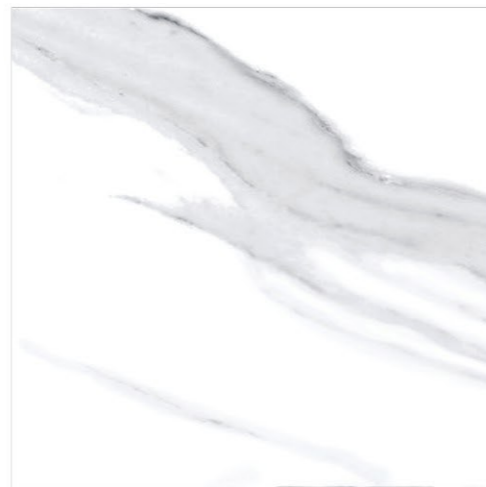

PREMIUM PORCELAIN TILES

**300x600mm**  
**PREMIUM**  
PORCELAIN TILES

ANTARCTICA ICE

ARIA WHITE

BELLATRIX LIGHT GREY

CALCUTTA BIANCO

CANVAS

ICELAND WHITE

THUNDER SATUARIO

WHITE GREY

MAPLE GREY

MATT

**600x600mm**  
**PREMIUM**  
PORCELAIN TILES

ANTARCTICA ICE

ARIA WHITE

BELLATRIX LIGHT GREY