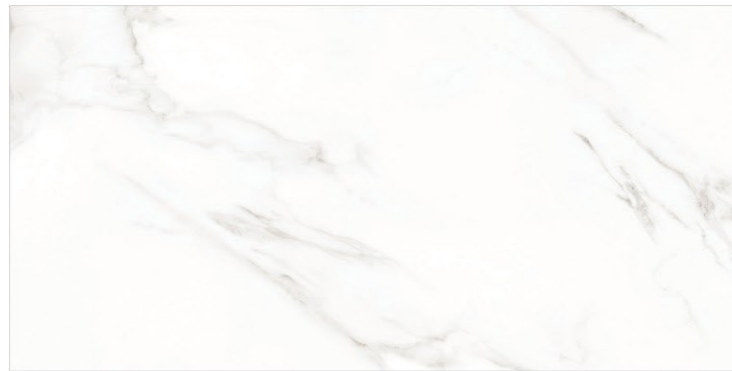

GREEK WHITE